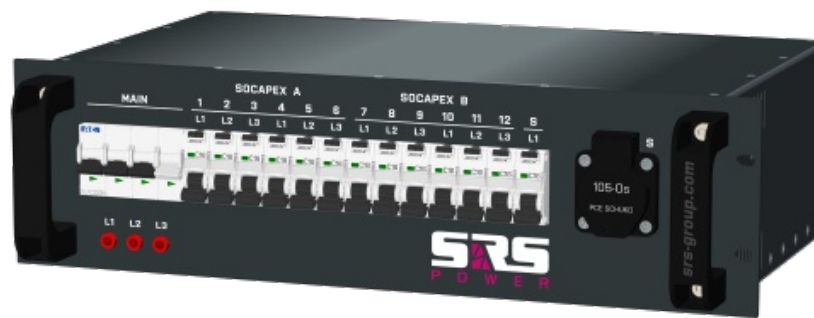

PDU32T2X1SxR-3U

PDU32 series

POWER DISTRIBUTION UNIT

Distribution of mains power is the backbone of any performance, sound, lighting or vision system. **Safety, reliability** and compliance with the **relevant standard** are factors, which ensure that your power distribution system will **protect the people** who not only use it, but also those who are legally responsible for the overall **safety of the installation**.

SRS **Power distribution devices** are internationally recognized as **reliable, of good value and solid construction**. SRS manufactures a range of power distribution systems for **touring and installation purposes**.

All power distribution systems are **designed, built, tested** according to **the customer's needs and wants** to comply with **EN/IEC or CSA/UL standards**.

We provide a **wide range of custom-made power distributors** in different sizes and shapes with variety of connectors.

- **SIZE:** 3U
- **INPUT:** CEE32/5 cable 1.5m + THRU Output
- **OUTPUT:** 2x Socapex 6x16A, 1x Schuko **German / French**

PROTECTION:

- Main MCB C32/4 10kA
- 13x RCBO C16/30mA