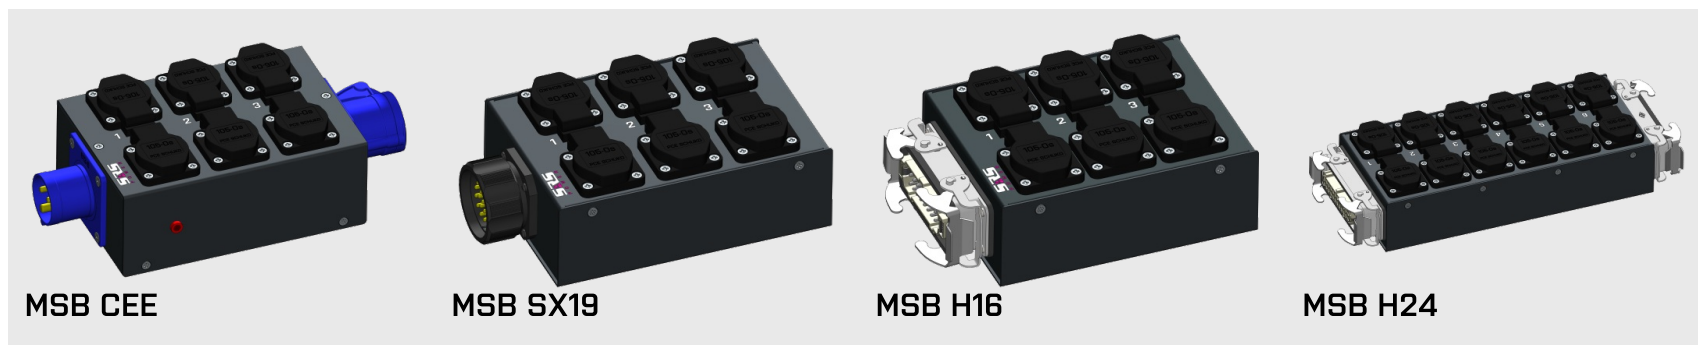

Related products

SRS Group s.r.o reserves the right to make changes to the equipment described in this manual/datasheet without prior notice. (E&OE). © SRS Group s.r.o

SRS Group s.r.o.

Pri majeri 4, 831 07 Bratislava, Slovakia

phone: [+421 232 661 800](tel:+421232661800), email: sales@srs-group.com, www.srs-group.com