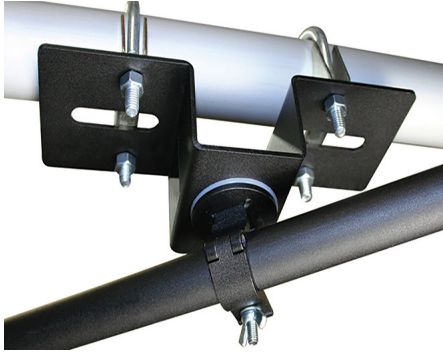

Swivel Arm - Barrel Mounted

Product Data Sheet

Swivel Arm - Barrel Mounted	
Part Nos	T84505 - Supplied with 48mm 'U' Bolts T84506 - Supplied with 25mm x 2.0m Tube
Tube Diameter	Ø48-51mm
Clamp Diameter	Ø25mm
Material	S275 Mild Steel
Finish	Powder Painted