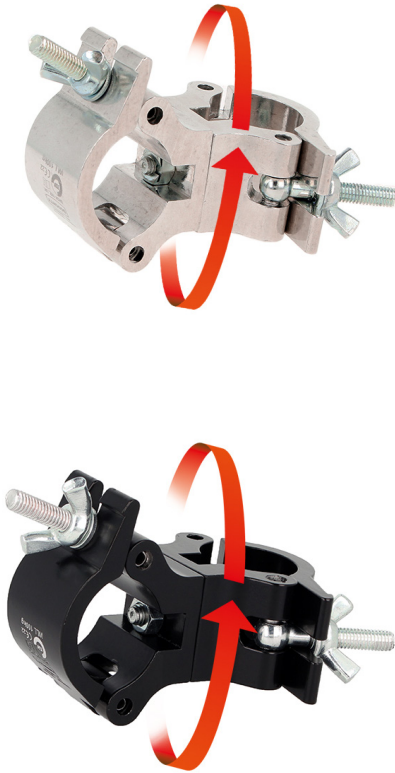

1 1/4" - 32mm Atom Swivel Coupler

Product Data Sheet

An Atom Swivel Coupler	
Part Nos	T58810 - Silver T5881001 - Black
Tube Diameter	Ø1 1/4 - 32mm
Materials	Main Body - AW6082 T6 Aluminium Roll Pins - Stainless Steel Eyebolt Assy - Grade 8.8
Max Tightening Torque	Hand Tighten
Tube Centres	56mm
WLL	100Kg
Weight	0.17Kg
Factor of Safety	5:1
Approval	TÜV Approved