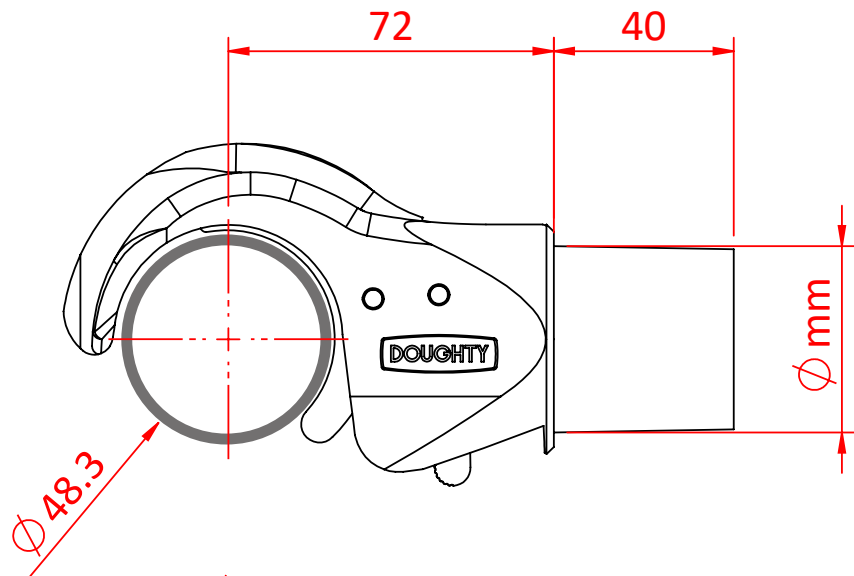

# 48mm Claw Clamps

## Product Data Sheet

A range of 48mm Claw Clamps	
<b>Part Nos</b>	T58756 - Ø48 x 47mm T58757 - Ø48 x 44mm T58758 - Ø48 x 41.5mm T58759 - Ø48 x 39.5mm
<b>Tube Diameter</b>	Ø48mm
<b>Materials</b>	Cast Aluminium
<b>WLL</b>	Not Rated
<b>Weight</b>	0.36Kg

Ø mm

T58756 - Ø47mm

T58757 - Ø44mm

T58758 - Ø41.5mm

T58759 - Ø39.5mm