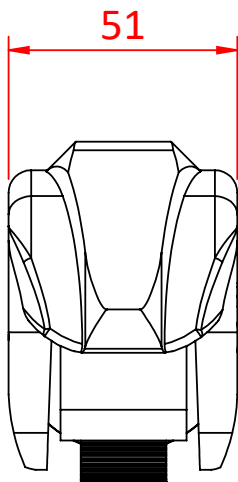

# 48mm Claw Clamps

## Product Data Sheet

A range of 48mm Claw Clamps	
<b>Part Nos</b>	T58756 - Ø48 x 47mm T58757 - Ø48 x 44mm T58758 - Ø48 x 41.5mm T58759 - Ø48 x 39.5mm
<b>Tube Diameter</b>	Ø48mm
<b>Materials</b>	Cast Aluminium
<b>WLL</b>	Not Rated
<b>Weight</b>	0.36Kg

Ø mm

T58756 - Ø47mm

T58757 - Ø44mm

T58758 - Ø41.5mm

T58759 - Ø39.5mm