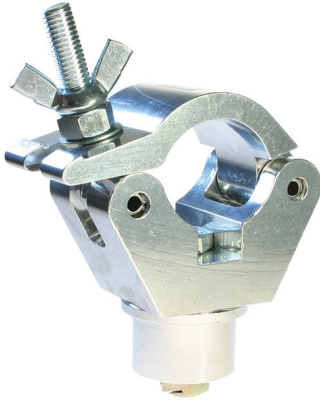

Product Data Sheet

Finial Couplers - Swiveling

A range of Aluminium Swiveling Finial Couplers	
Part Nos	T58735 - Ø47mm T58736 - Ø44mm T58738 - Ø41.5mm T58739 - Ø39.5mm
Tube Diameter	Ø48 - 51mm
Materials	Main Body - AW6082 T6 Aluminium Roll Pins - Stainless Steel Eyebolt Assy - Grade 8.8
Max Tightening Torque	30Nm
WLL	Not Rated
Weight	0.82Kg

- Ø mm
T58735 - 47mm
T58736 - 44mm
T58738 - 41.5mm
T58739 - 39.5mm