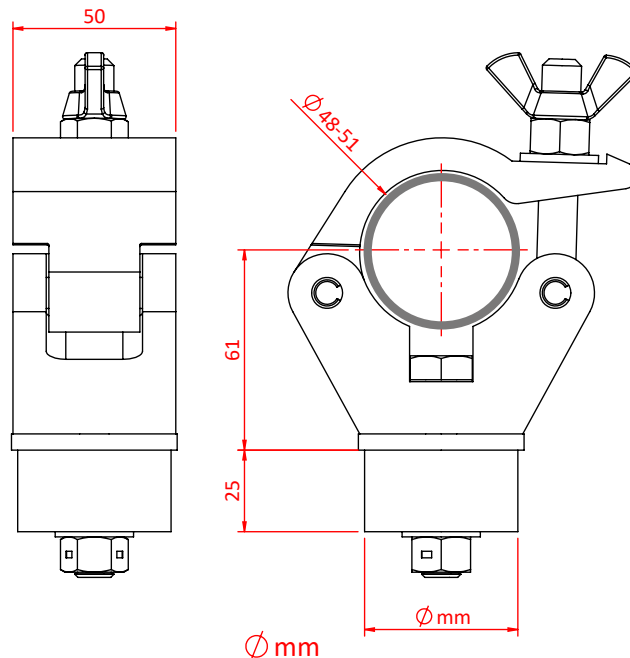

Product Data Sheet

Finial Couplers - Swiveling

A range of Aluminium Swiveling Finial Couplers	
Part Nos	T58735 - Ø47mm T58736 - Ø44mm T58738 - Ø41.5mm T58739 - Ø39.5mm
Tube Diameter	Ø48 - 51mm
Materials	Main Body - AW6082 T6 Aluminium Roll Pins - Stainless Steel Eyebolt Assy - Grade 8.8
Max Tightening Torque	30Nm
WLL	Not Rated
Weight	0.82Kg

- Ø mm
T58735 - 47mm
T58736 - 44mm
T58738 - 41.5mm
T58739 - 39.5mm