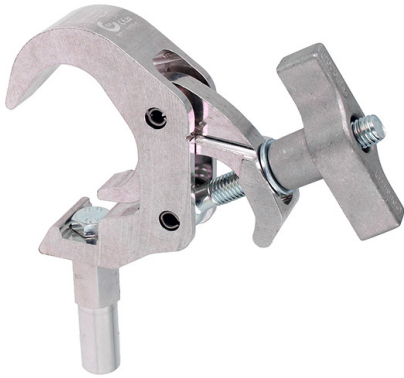

Slimline Quick Trigger Little Tom Clamp

Product Data Sheet

A Slimline Quick Trigger Clamp with a 19mm spigot	
Part Nos	T58320 - Polished
Tube Diameter	Ø38 - 51mm
Materials	Main Body - AW6082 T6 Aluminium Roll Pins - Stainless Steel Eyebolt Assy - Grade 8.8
Max Tightening Torque	Hand-tight only
Fixings	19mm Spigot
WLL	Not Rated
Weight	0.58Kg
Factor of Safety	5:1
Approval	TÜV Approved

Dimensions in mm