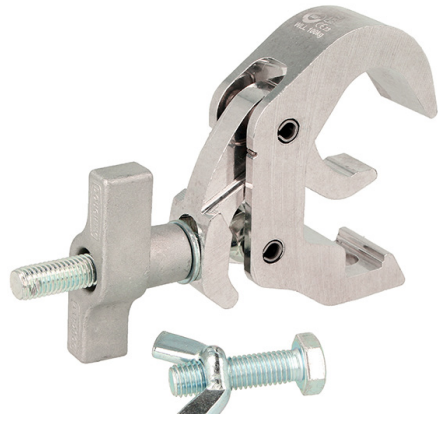

Slimline Quick Trigger Hook Clamp

Product Data Sheet

A slimline Quick Trigger Clamp supplied with a fixing kit	
Part Nos	T58305 - Polished T58306 - Powder Painted Satin Black
Tube Diameter	Ø38 - 51mm
Materials	Main Body - AW6082 T6 Aluminium Roll Pins - Stainless Steel Eyebolt Assy - Grade 8.8
Max Tightening Torque	Hand-tight Only
Fixings	Supplied with M12x45 Bolt & Wing Nut
WLL	100Kg
Weight	0.57Kg
Factor of Safety	5:1
Approval	TÜV Approved