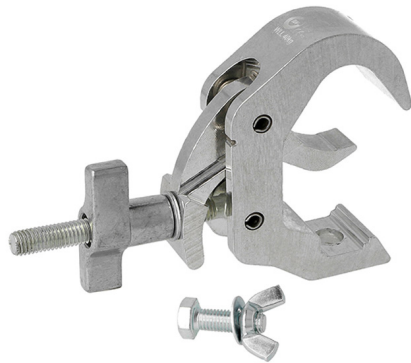

Product Data Sheet

Baby Quick Trigger Clamp

A Baby Quick Trigger clamp ideal for use with smaller trusses

Part Nos	T58150 - Polished T58151 - Powder Painted Satin Black
Tube Diameter	Ø25 - 38mm
Materials	Main Body - AW6082 T6 Aluminium Roll Pins - Stainless Steel Eyebolt Assy - Grade 8.8
Max Tightening Torque	Hand-tight Only
Fixings	To be used with M8 or M10 Fixings
WLL	40Kg
Weight	0.30Kg
Factor of Safety	5:1
Approval	TÜV Approved