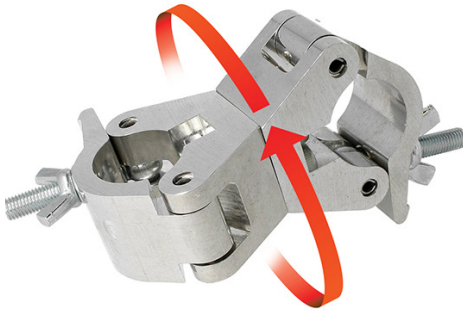

# Doughty Swivel Coupler

A pair of swiveling half couplers which provide a firm fixing between two bars whilst allowing 360° of rotation.	
<b>Part Nos</b>	T57100 - Polished T57110 - Powder Painted Satin Black
<b>Tube Diameter</b>	Ø48 - 51mm (1.89" - 2.01")
<b>Materials</b>	Main Body - AW6082 T6 Aluminium Roll Pins - Stainless Steel Eyebolt Assy - Grade 8.8
<b>Max Tightening Torque</b>	30Nm
<b>WLL</b>	750Kg
<b>Weight</b>	1.33Kg (2.93 lbs)
<b>Factor of Safety</b>	5:1
<b>Approval</b>	TÜV Approved