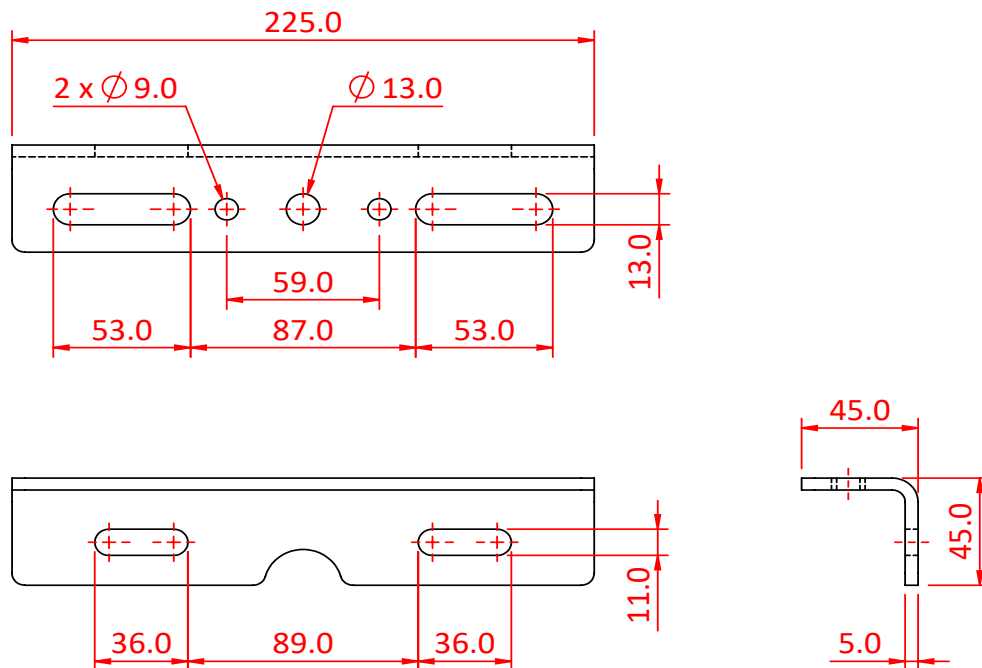

T42990

SUPPLIED IN PAIRS

Doughty Engineering Ltd - Crow Arch Lane, Ringwood, Hampshire, BH24 1NZ, UK
+44 (0) 1425 478961, sales@doughty-engineering.co.uk - www.doughty-engineering.co.uk