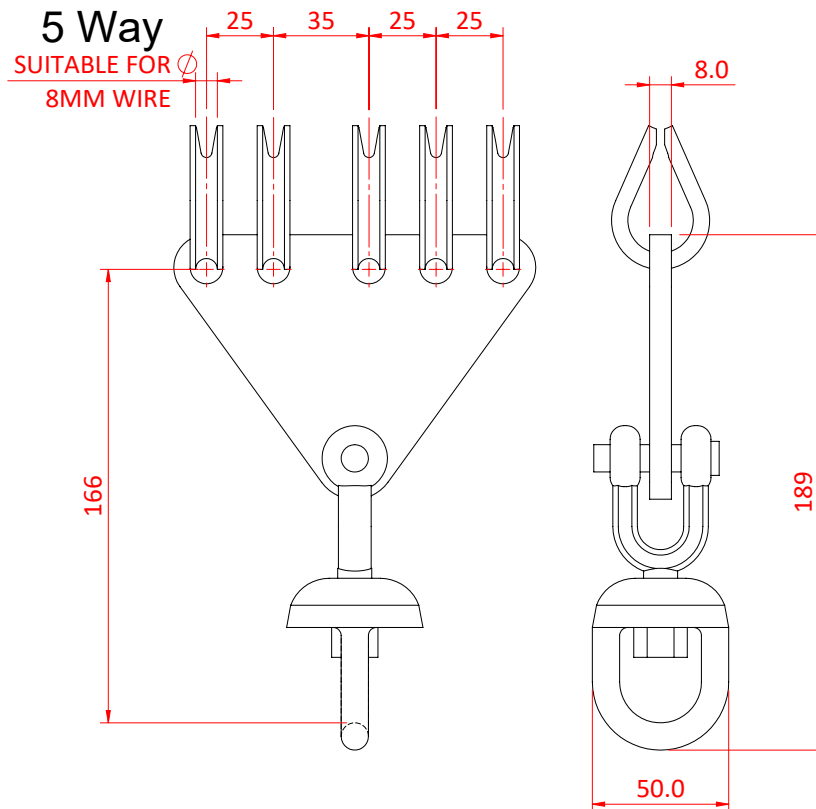

# Swivel Clews - 1000Kg

Product Data Sheet

Swivel Clews - 1000Kg	
<b>Part Nos</b>	T41800 - 5 Way
<b>Material</b>	S275 Mild Steel
<b>Finish</b>	Powder Painted
<b>WLL</b>	1000Kg
<b>Safety Factor</b>	5:1

Dimensions in mm

DIMENSIONS ARE A GUIDE ONLY AND MAY VARY